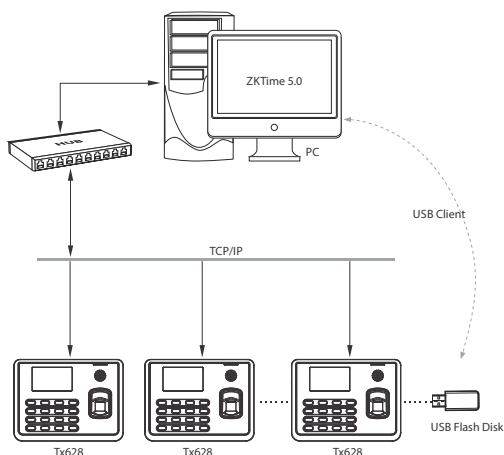

It promotes the fingerprint time & attendance management to the next level. You can get the best of benefits from the TX628.

Features

Remarkable user experience

- Intuitive and stunning UI designed with the most popular and internationalized factor.
- Interface operation adopts modularized hierarchical design. Simpler, Better and More logical.
- Faster matching speed: less than 0.5 second.

Excellent expandability

- Easy to extend functions and customize customers' demand.

Enhanced features and performance

- Support user validity settings.
- Support data backup and retrieve.
- Support advanced Workcode consisted of letters and numbers.
- Support chip encryption for firmware protection.
- Support more flexible menu configuration: double line text display.
- Support external printer for attendance records output (Optional).

Specifications

Fingerprint Capacity	3,200 (1:N)
ID Card Capacity	10,000 (Optional)
Record Capacity	80,000
Display	3-inch Screen
Communication	TCP/IP, RS232/485, USB (host & client)
Standard Functions	Web Server, Short Message, Automatic Status Switch, Self-Service Query, Work Code, T9 input, 9 Digits User ID, DST, Schedule Bell
Optional Functions	ID/Mifare Card, External Printer
Software	ZKTime 5.0 (Free), ZKTime. Net 2.0
Power Supply	DC 5V 2A
Verification Speed	≤0.5 sec
Operating Temp.	0 °C- 45 °C
Operating Humidity	20%-80%
Dimension	180 × 135 × 37 mm (Length × Width × Thickness)
Net Weight	0.70 kg

Configuration

What's in the Box

Tx628

Back Plate

Power Adapter

USB Cable

Software CD (ZKTime 5.0)

Screws and Holders